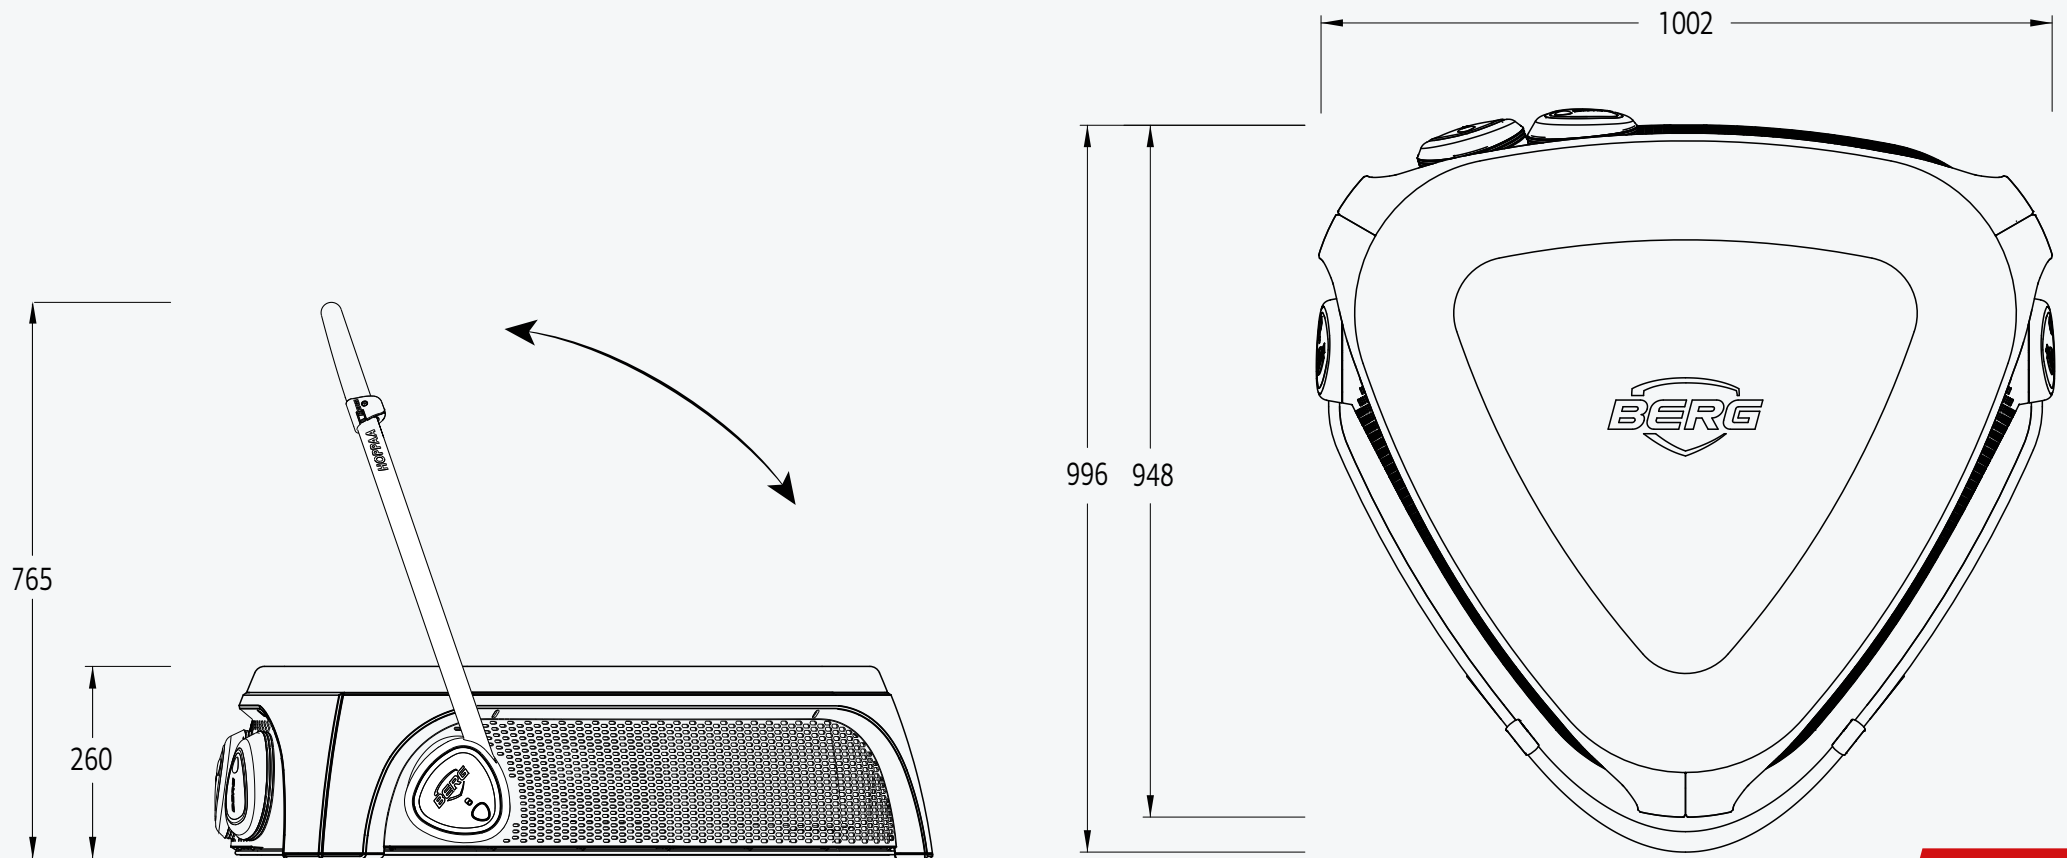

BERG HOPPAA DATA

* All dimensions in cm

BERG HOPPAA DATA

General

Recommended age	1-4 years
Min. user height	n.a.
Max. user height	n.a.
Max. user weight	20 kg
Parental supervision required	Yes
Safety mark	CE
Assembly time	15 min
Physical properties	
Length	90 cm
Width	90 cm
Height	25 cm

Packaging

Dimensions	99 x 33 x 26.5 cm
Cardboard in packaging	2.0 kg
Synthetic mat. in packaging	0 kg
Hardboard in packaging	0 kg
Number on block pallet	24
Number on euro-pallet	48

Warranty

In total:	2 years
-----------	---------